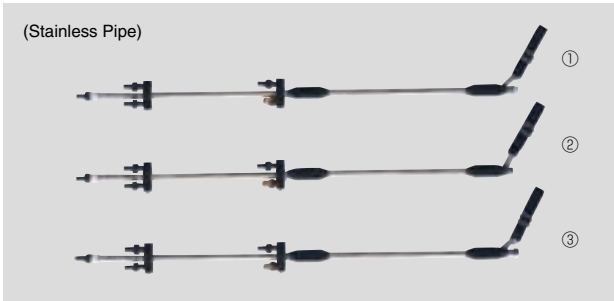

KIRINASHI (Ultra Low-Drift) Stainless Boom Sprayer for rice fields (15G, 20G, 30G)

<Drift-reducing>

Features This item comprises different nozzles, all of which produce air-assisted fine sprays. The nozzles are finely tuned so that herbicides can be applied evenly onto a wide rice paddy, as well as operators are relieved from walking long distances for spraying, thereby leading to a highly efficient spraying operation.

Item	#-15G	#-20G	#-30G
Average Drop Size (µm)	560-860 (1.0MPa)	560-1160 (1.0MPa)	530-990 (1.0MPa)
Pressure Range (MPa)	1.0	1.0	1.0
Maximum Spray Reach	approx. 10-11m	approx. 10-11m	approx. 10-11m

Item	#-15G	#-20G	#-30G
Flow Rate (Head)	13.4 L/min(0.8MPa)	20.3 L/min(1.0MPa)	28 L/min(1.0MPa)
Nozzle #	No.1 N-KD-20B No.2 N-KE-15F · B No.3 N-KF-14B No.4 N-KF-11B No.5 N-KS-11	No.1 N-KD-24B No.2 N-KE-20F · B No.3 N-KF-15B No.4 N-KF-11B No.5 N-KS-11	No.1 N-KD-28B No.2 N-KE-20F · B No.3 N-KF-19B No.4 N-KF-15B No.5 N-KS-15
Maximum Spray Reach	approx. 10m	approx. 11m	approx. 11m
Length/Weight	116cm, 700g	116cm, 700g	117cm, 730g
Hoses diameter	φ 8.5	φ 10	φ 13
Adapter	G1/4	G3/8	G1/2

KIRINASHI ES Boom Sprayer, Lengthwise, 2-Nozzle/3-Nozzle

<Drift-reducing>

Average Drop Size (µm)	280(1.5MPa)
Pressure Range (MPa)	1.0-1.5
Maximum Spray Reach	approx. 3m

Features Produces a 100° flat fan-shaped, air-assisted fine spray with excellent drift control. The boom is uniquely shaped for optimal spraying, making the item extremely versatile.