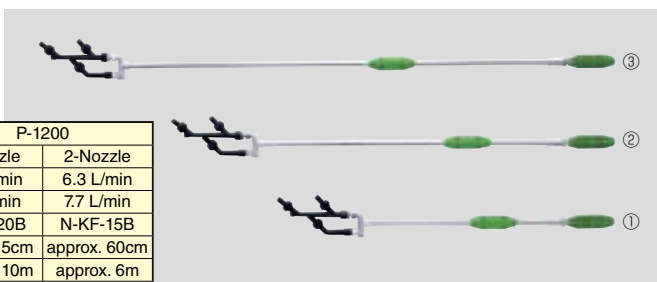

KIRINASHI (Ultra Low-Drift) Boom Sprayer with Switchable Nozzles, P-700/P-900/P-1200

<Drift-reducing>

Average Drop Size (μm)	600-860(1.0MPa)
Pressure Range (MPa)	0.5-1.5
Maximum Spray Reach	approx. 6-10m

Switching between two different types of nozzles can be done just by turning the grip

Features Features two types of spray patterns: a single nozzle for a very narrow, pinpointed spray pattern which is ideal for spraying at distant targets; and two 20°nozzles, ideal for spraying at near and mid-distance targets. Both spray patterns feature minimal drift. Switching between the two can be done simply by turning the knob at the grip. Perfect for applying chemicals onto roadside trees, orchard trees (e.g. oranges, apples), and other trees.