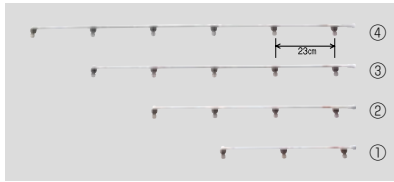

Average Drop Size (μm)	450(1.5MPa)
Pressure Range (MPa)	1.0-1.5
Maximum Spray Reach	approx. 4m

Features Produces a 60° flat fan-shaped, air-assisted fine spray ideal for use in vegetable fields. Excellent drift control, fine and secure attachment onto crops.

Item	3 Nozzles	4 Nozzles	5 Nozzles	6 Nozzles
Flow Rate (1.0MPa)	5.1 L/min	6.8 L/min	8.5 L/min	10.1 L/min
Flow Rate (1.5MPa)	6.2 L/min	8.3 L/min	10.4 L/min	12.4 L/min
Nozzle #	N-KS-11	N-KS-11	N-KS-11	N-KS-11
Coverage	approx. 76cm	approx. 99cm	approx. 122cm	approx. 145cm
Maximum Spray Reach	approx. 4m	approx. 4m	approx. 4m	approx. 4m
Length/Weight	52cm, 150g	78cm, 250g	101cm, 310g	124cm, 370g
Adapter	G1/4	G1/4	G1/4	G1/4

* Coverage as of 30 cm from nozzle head

No.	Code No.	Item	Min. Unit	Use
1	14 30 21	KIRINASHI Boom Sprayer for Tea/Vegetable Fields, 3-Nozzle (G1/4)	10	For field vegetables (Item made on demand)
2	14 30 22	KIRINASHI Boom Sprayer for Tea/Vegetable Fields, 4-Nozzle (G1/4)	10	For field vegetables (Item made on demand)
3	14 30 23	KIRINASHI Boom Sprayer for Tea/Vegetable Fields, 5-Nozzle (G1/4)	10	For field vegetables (Item made on demand)
4	14 30 24	KIRINASHI Boom Sprayer for Tea/Vegetable Fields, 6-Nozzle(G1/4)	10	For field vegetables (Item made on demand)