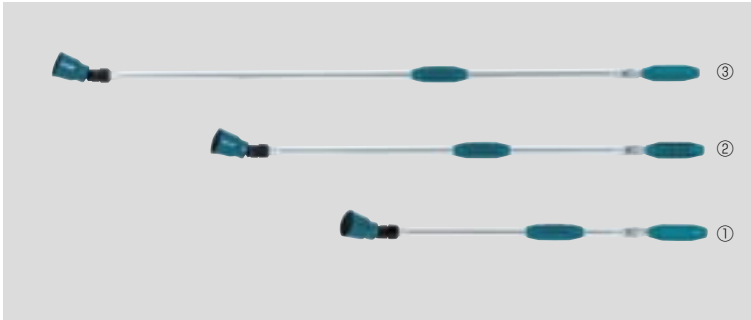

KIRINASHI (Ultra Low-Drift) ZOOM Boom Sprayer, Types 700, 900, and 1200

<Drift-reducing>

Item	#-700	#-900	#-1200
Flow Rate (1.5MPa)	5.8-7.2 L/min	5.8-7.2 L/min	5.8-7.2 L/min
Maximum Spray Reach	approx. 4-9 m	approx. 4-9 m	approx. 4-9 m
Nozzle #	N-KZV-20	N-KZV-20	N-KZV-20
Coverage	approx. 15-110cm	approx. 15-110cm	approx. 15-110cm
Spray Angle(1.5MPa)	approx. 15-70°	approx. 15-70°	approx. 15-70°
Length/Weight	70cm, 400g	96cm, 470g	128cm, 560g
Adapter	G1/4	G1/4	G1/4

* Coverage as of 1m from nozzle head