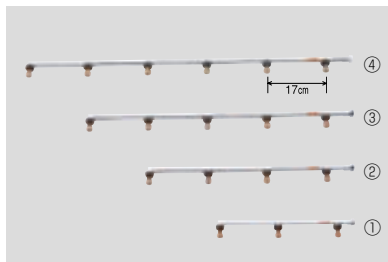

KIRINASHI (Ultra Low-Drift) Boom Sprayer for Tea (Dense Spray), 3 to 6 Nozzles

<Drift-reducing>

Average Drop Size (μm)	450(1.5MPa)
Pressure Range (MPa)	1.0-1.5
Maximum Spray Reach	approx. 4m