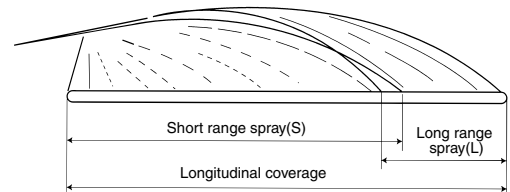

Spraying onto a distant target

Spraying onto a close/mid-distance target

Positioning of nozzles

Item	#-11SG	#-14SG	#-21SG
S:Short/Middle range	Head Pressure	0.8MPa	0.8MPa
	Flow Rate	10.4 L/min	13.7 L/min
	Reach range	approx. 10m	approx. 12m
L:Long range	Head Pressure	0.6MPa	0.6MPa
	Flow Rate	11.3 L/min	14.2 L/min
	Reach range	approx. 14m	approx. 15m
Hoses diameter	φ 8.5	φ 10	φ 11.5
Length/Weight	122cm, 1280g	124cm, 1370g	124cm, 1370g
Adapter	G1/4	G3/8	G3/8