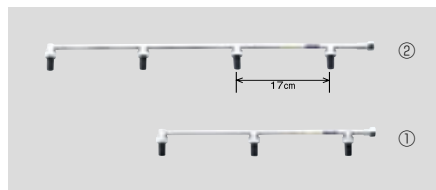

Features Produces a 20° air-assisted fine spray with minimal drift. This product also features intense spraying, leading pesticides to reach inside the bushes for an excellent effect.

Item	3 Nozzles	4 Nozzles
Flow Rate (1.0MPa)	9.4 L/min	12.6 L/min
Flow Rate (1.5MPa)	11.5 L/min	15.4 L/min
Nozzle #	N-KF-15	N-KF-15
Coverage	approx. 51cm	approx. 68cm
Maximum Spray Reach	approx. 6m	approx. 6m
Length/Weight	40cm, 140g	60cm, 230g
Adapter	G1/4	G1/4

* Coverage as of 50 cm from nozzle head

No.	Code No.	Item	Min. Unit	Use
1	14 18 21	KIRINASHI Powerful Boom Sprayer for Tea Fields, 3-Nozzle (G1/4)	10	For tea fields (Item made on demand)
2	14 18 22	KIRINASHI Powerful Boom Sprayer for Tea Fields, 4-Nozzle (G1/4)	10	For tea fields (Item made on demand)
	14 18 23	KIRINASHI Powerful Boom Sprayer for Tea Fields, 5-Nozzle (G1/4)	10	For tea fields (Item made on demand)
	14 18 24	KIRINASHI Powerful Boom Sprayer for Tea Fields, 6-Nozzle(G1/4)	10	For tea fields (Item made on demand)