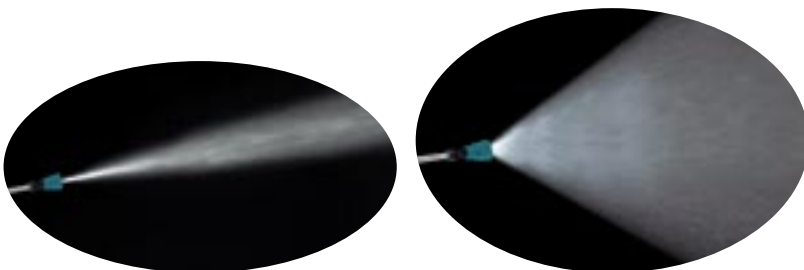

Item	#-700	#-900	#-1200
Flow Rate (1.5MPa)	5.8-7.2 L/min	5.8-7.2 L/min	5.8-7.2 L/min
Maximum Spray Reach	approx. 4-9 m	approx. 4-9 m	approx. 4-9 m
Nozzle #	N-KZV-20	N-KZV-20	N-KZV-20
Coverage	approx. 15-110cm	approx. 15-110cm	approx. 15-110cm
Spray Angle(1.5MPa)	approx. 15-70°	approx. 15-70°	approx. 15-70°
Length/Weight	70cm, 400g	96cm, 470g	128cm, 560g
Adapter	G1/4	G1/4	G1/4

* Coverage as of 1m from nozzle head

No.	Code No.	Item	Min. Unit	Use
1	14 12 53	KIRINASHI (Ultra Low-Drift) Z Boom Sprayer, Type 700(G 1/4)	10	For fruit and vegetable crops (Item made on demand)
2	14 12 54	KIRINASHI (Ultra Low-Drift) Z Boom Sprayer, Type 900(G 1/4)	10	For fruit and vegetable crops (Item made on demand)
3	14 12 55	KIRINASHI (Ultra Low-Drift) Z Boom Sprayer, Type 1200(G 1/4)	10	For fruit and vegetable crops (Item made on demand)