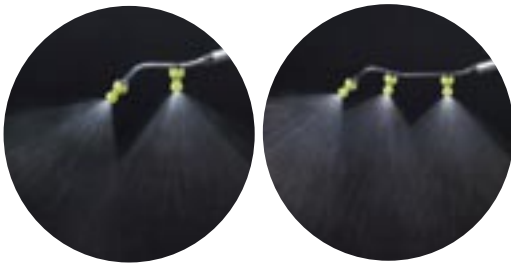

Item	2 Nozzles	3 Nozzles
Flow Rate (1.0MPa)	2.8 L/min	4.2 L/min
Flow Rate (1.5MPa)	3.5 L/min	5.2 L/min
Nozzle #	N-ES-10	N-ES-10
Coverage	approx. 110cm	approx. 130cm
Maximum Spray Reach	approx. 3m	approx. 3m
Length/Weight	19cm, 77g	29cm, 120g
Adapter	G1/4	G1/4

* Coverage as of 30 cm from nozzle head

KIRINASHI (Ultra Low-Drift) KS-P Boom Sprayer, 2-Nozzle

Features Produces a 60° flat fan-shaped, air-assisted fine spray ideal for use onto bushes and vines, such as cucumbers, tomatoes, and eggplants. Excellent drift control, fine and secure attachment onto crops.

<Drift-reducing>

Average Drop Size (µm)	450(1.5MPa)
Pressure Range (MPa)	1.0-1.5
Maximum Spray Reach	approx. 4m