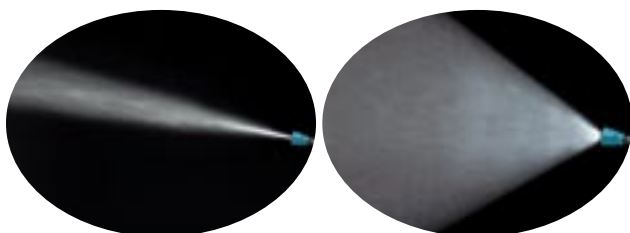

LIGHT ZOOM Boom Sprayer LD-1/LD-2/LD-3

<Drift-reducing>