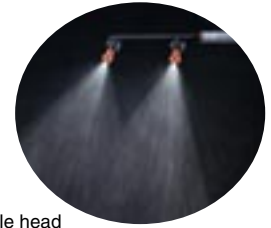

* Coverage as of 30 cm from nozzle head

Multiple-Boom Stainless Sprayer for Rice Fields 11SG/14SG/21SG (Patented)

<Drift-reducing>

Features

This product embodies different nozzles mounted on two booms --- all nozzles except the ones positioned at the far end of the booms produce air-assisted sprays. The nozzles are finely tuned so that herbicides can be applied evenly onto a wide rice paddy. Switching between application onto near and far areas can be done simply by the use of a lever, which saves a lot of time and labor.

Items	#-11SG		#-14SG		#-21SG	
	Short range spray	Long range spray	Short range spray	Long range spray	Short range spray	Long range spray
Average Drop Size (μm)	570-1190(1.0MPa)	1430(0.5MPa)	570-1230(1.0MPa)	1390(0.5MPa)	350-1160(1.0MPa)	1300(0.5MPa)
Pressure Range (MPa)	0.5-1.0		0.5-1.0		0.5-1.0	
Maximum Spray Reach	approx. 10-15m		approx. 10-15m		approx. 13-17m