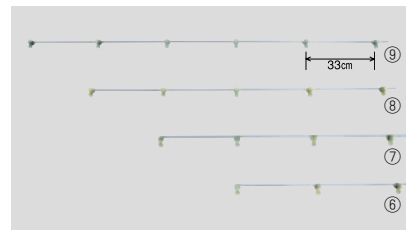

KIRINASHI (Ultra Low-Drift) W-SUZURAN Boom Sprayer, 3 to 6 Nozzles

<Drift-reducing>

Average Drop Size (μm)	470(1.5MPa)
Pressure Range (MPa)	1.0-1.5
Maximum Spray Reach	approx. 3m