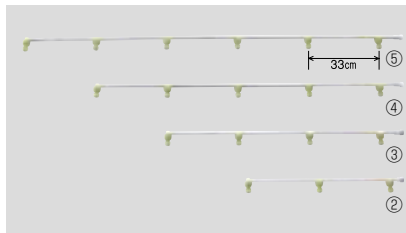

KIRINASHI (Ultra Low-Drift) ES-SD Boom Sprayer, 2-Nozzle

<Drift-reducing>

Average Drop Size (μm)	290(1.5MPa)
Pressure Range (MPa)	1.0-1.5
Maximum Spray Reach	approx. 3m

Features Produces a 100° flat fan-shaped, air-assisted fine spray with excellent drift control. Perfect for application onto pinpointed targets. May be used in knapsack spraying operations.

Item	ES-SD 2-Nozzle
Flow Rate (1.0MPa)	2.3 L/min
Flow Rate (1.5MPa)	2.8 L/min
Nozzle #	N-ES-9
Coverage	approx. 100cm
Maximum Spray Reach	approx. 3m
Length/Weight	9cm, 30g
Adapter	G1/4

* Coverage as of 30 cm from nozzle head

KIRINASHI (Ultra Low-Drift) ES-SUZURAN Boom Sprayer, 3 to 6 Nozzles

<Drift-reducing>

Average Drop Size (μm)	280(1.5MPa)
Pressure Range (MPa)	1.0-1.5
Maximum Spray Reach	approx. 3m

Features Produces a 100° flat fan-shaped, air-assisted fine spray with excellent drift control. Ideal for application onto vegetable crops.

Item	ES 3 Nozzles	ES 4 Nozzles	ES 5 Nozzles	ES 6 Nozzles
Flow Rate (1.0MPa)	4.2 L/min	5.6 L/min	7.1 L/min	8.5 L/min
Flow Rate (1.5MPa)	5.5 L/min	6.9 L/min	8.7 L/min	10.4 L/min
Nozzle #	N-ES-10	N-ES-10	N-ES-10	N-ES-10
Coverage	approx. 126cm	approx. 159cm	approx. 192cm	approx. 225cm
Maximum Spray Reach	approx. 3m	approx. 3m	approx. 3m	approx. 3m
Length/Weight	72cm, 180g	108cm, 310g	141cm, 390g	174cm, 470g
Adapter	G1/4	G1/4	G1/4	G1/4

* Coverage as of 30 cm from nozzle head

KIRINASHI (Ultra Low-Drift) W-SUZURAN Boom Sprayer, 3 to 6 Nozzles

<Drift-reducing>

Average Drop Size (μm)	470(1.5MPa)
Pressure Range (MPa)	1.0-1.5
Maximum Spray Reach	approx. 3m