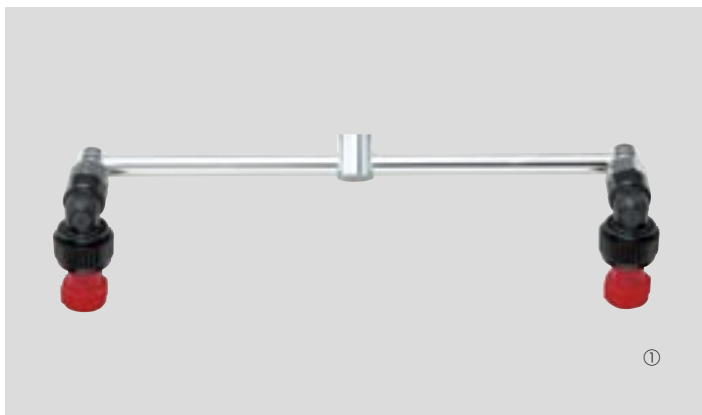

* Coverage as of 30 cm from nozzle head

Nozzle #	SV-30-80C
Average Drop Size (µm)	230(0.5MPa)
Pressure Range (MPa)	0.2-0.5
Maximum Spray Reach	approx. 3m

Item	SUMMER-RACK #-20	SUMMER-RACK #-30
Flow Rate (0.5MPa)	1.7 l/min	1.7 l/min
Nozzle #	SV-30-80C	SV-30-80C
Coverage	approx. 28cm	approx. 17cm
Maximum Spray Reach	approx. 3 m	approx. 3 m
Length/Weight	39cmLx12cmWx23cmH, 260g	39cmLx12cmWx23cmH, 270g
Adapter	G1/4	G1/4

* Coverage as of 20 cm (#-20) and 12 cm (#-30) from nozzle head

No.	Code No.	Item	Min. Unit	Use
1	12 11 30	New Sector Spray Herbicide Nozzle, 1 Nozzle (G1/4)	100	For Herbicides
2	12 11 40	SUMMER-RACK #-20 (G1/4)	10	For Herbicides
3	12 11 41	SUMMER-RACK #-30 (G1/4)	10	For Herbicides
4	12 11 32	New Sector Spray Herbicide Nozzle (with Y8), 1 Nozzle (G1/4)	100	For Herbicides (Item made on demand)

Please refer to page 60 for more herbicide nozzles.

Herbicide Nozzle for Interrow-Weeding

Herbicide application becomes easy and simple with this nozzle

<Drift-reducing>

Features Two nozzle heads are placed with a spacing of 23cm, to fit with the spacing between rows (ridges). Nozzle head is KIRINASHI, which features a very low drift thereby ensuring safety for the person operating. Spraying direction is adjustable.

Average Drop Size (μm)	420(1.0MPa)
Pressure Range (MPa)	0.5-1.0
Maximum Spray Reach	approx. 2m

Item	Herbicide Nozzle for Interrow-herbicides
Flow Rate (1.0MPa)	2.8 l/min
Nozzle #	N-KA-10R
Coverage	approx. 93cm (adjustable)
Maximum Spray Reach	approx. 2 m
Length/Weight	26cm, 140g
Adapter	G1/4