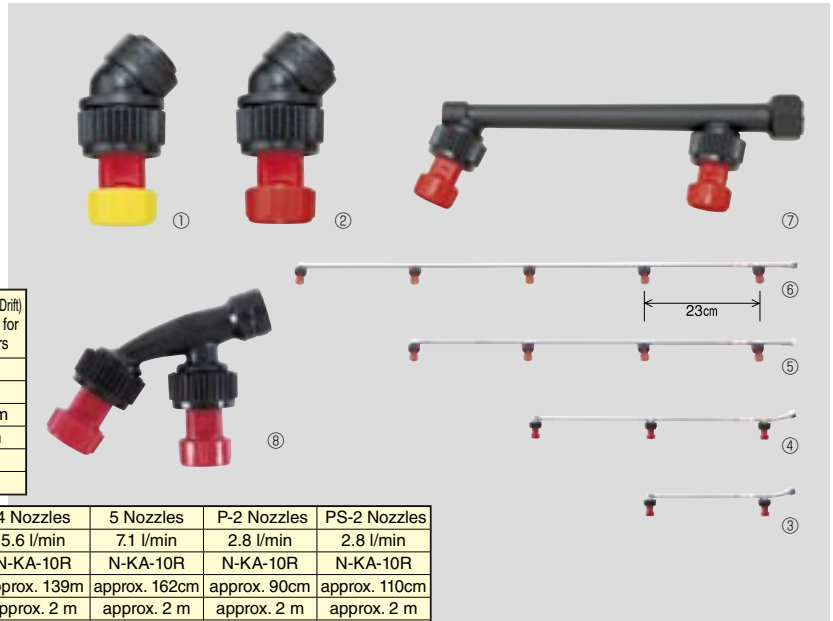

KIRINASHI (Ultra Low-Drift) Herbicide Nozzle

The best nozzle available for herbicide spraying!

<Drift-reducing>

Nozzle #	N-KAL-15R	N-KA-10R
Average Drop Size (µm)	670(0.2MPa)	420(1.0MPa)
Pressure Range (MPa)	0.1-0.3	0.5-1.0
Maximum Spray Reach	approx. 2m	approx. 2m

Features Produces an air-assisted mist, 110° flat fan spraying pattern. Minimal drift, ideal for spraying herbicides.

Item	KIRINASHI (Ultra Low-Drift) Herbicide Nozzle for Manual Sprayers
Flow Rate (0.1MPa)	1.0 l/min
Nozzle #	N-KAL-15R
Coverage	approx. 60cm
Maximum Spray Reach	approx. 2 m
Length/Weight	5.8cm, 17g
Adapter	G1/4

Item	1 Nozzle	2 Nozzles	3 Nozzles	4 Nozzles	5 Nozzles	P-2 Nozzles	PS-2 Nozzles
Flow Rate (1.0MPa)	1.4 l/min	2.8 l/min	4.2 l/min	5.6 l/min	7.1 l/min	2.8 l/min	2.8 l/min
Nozzle #	N-KA-10R	N-KA-10R	N-KA-10R	N-KA-10R	N-KA-10R	N-KA-10R	N-KA-10R
Coverage	approx. 70cm	approx. 93cm	approx. 116cm	approx. 139m	approx. 162cm	approx. 90cm	approx. 110cm
Maximum Spray Reach	approx. 2 m	approx. 2 m	approx. 2 m	approx. 2 m	approx. 2 m	approx. 2 m	approx. 2 m
Length/Weight	5.8cm, 17g	31cm, 100g	54cm, 160g	78cm, 250g	101cm, 320g	18cm, 49g	9cm, 30g
Adapter	G1/4	G1/4	G1/4	G1/4	G1/4	G1/4	G1/4

Please refer to page 60 for more herbicide nozzles.

Herbicide Nozzle for Interrow-Weeding

Herbicide application becomes easy and simple with this nozzle

<Drift-reducing>

Features Two nozzle heads are placed with a spacing of 23cm, to fit with the spacing between rows (ridges). Nozzle head is KIRINASHI, which features a very low drift thereby ensuring safety for the person operating. Spraying direction is adjustable.